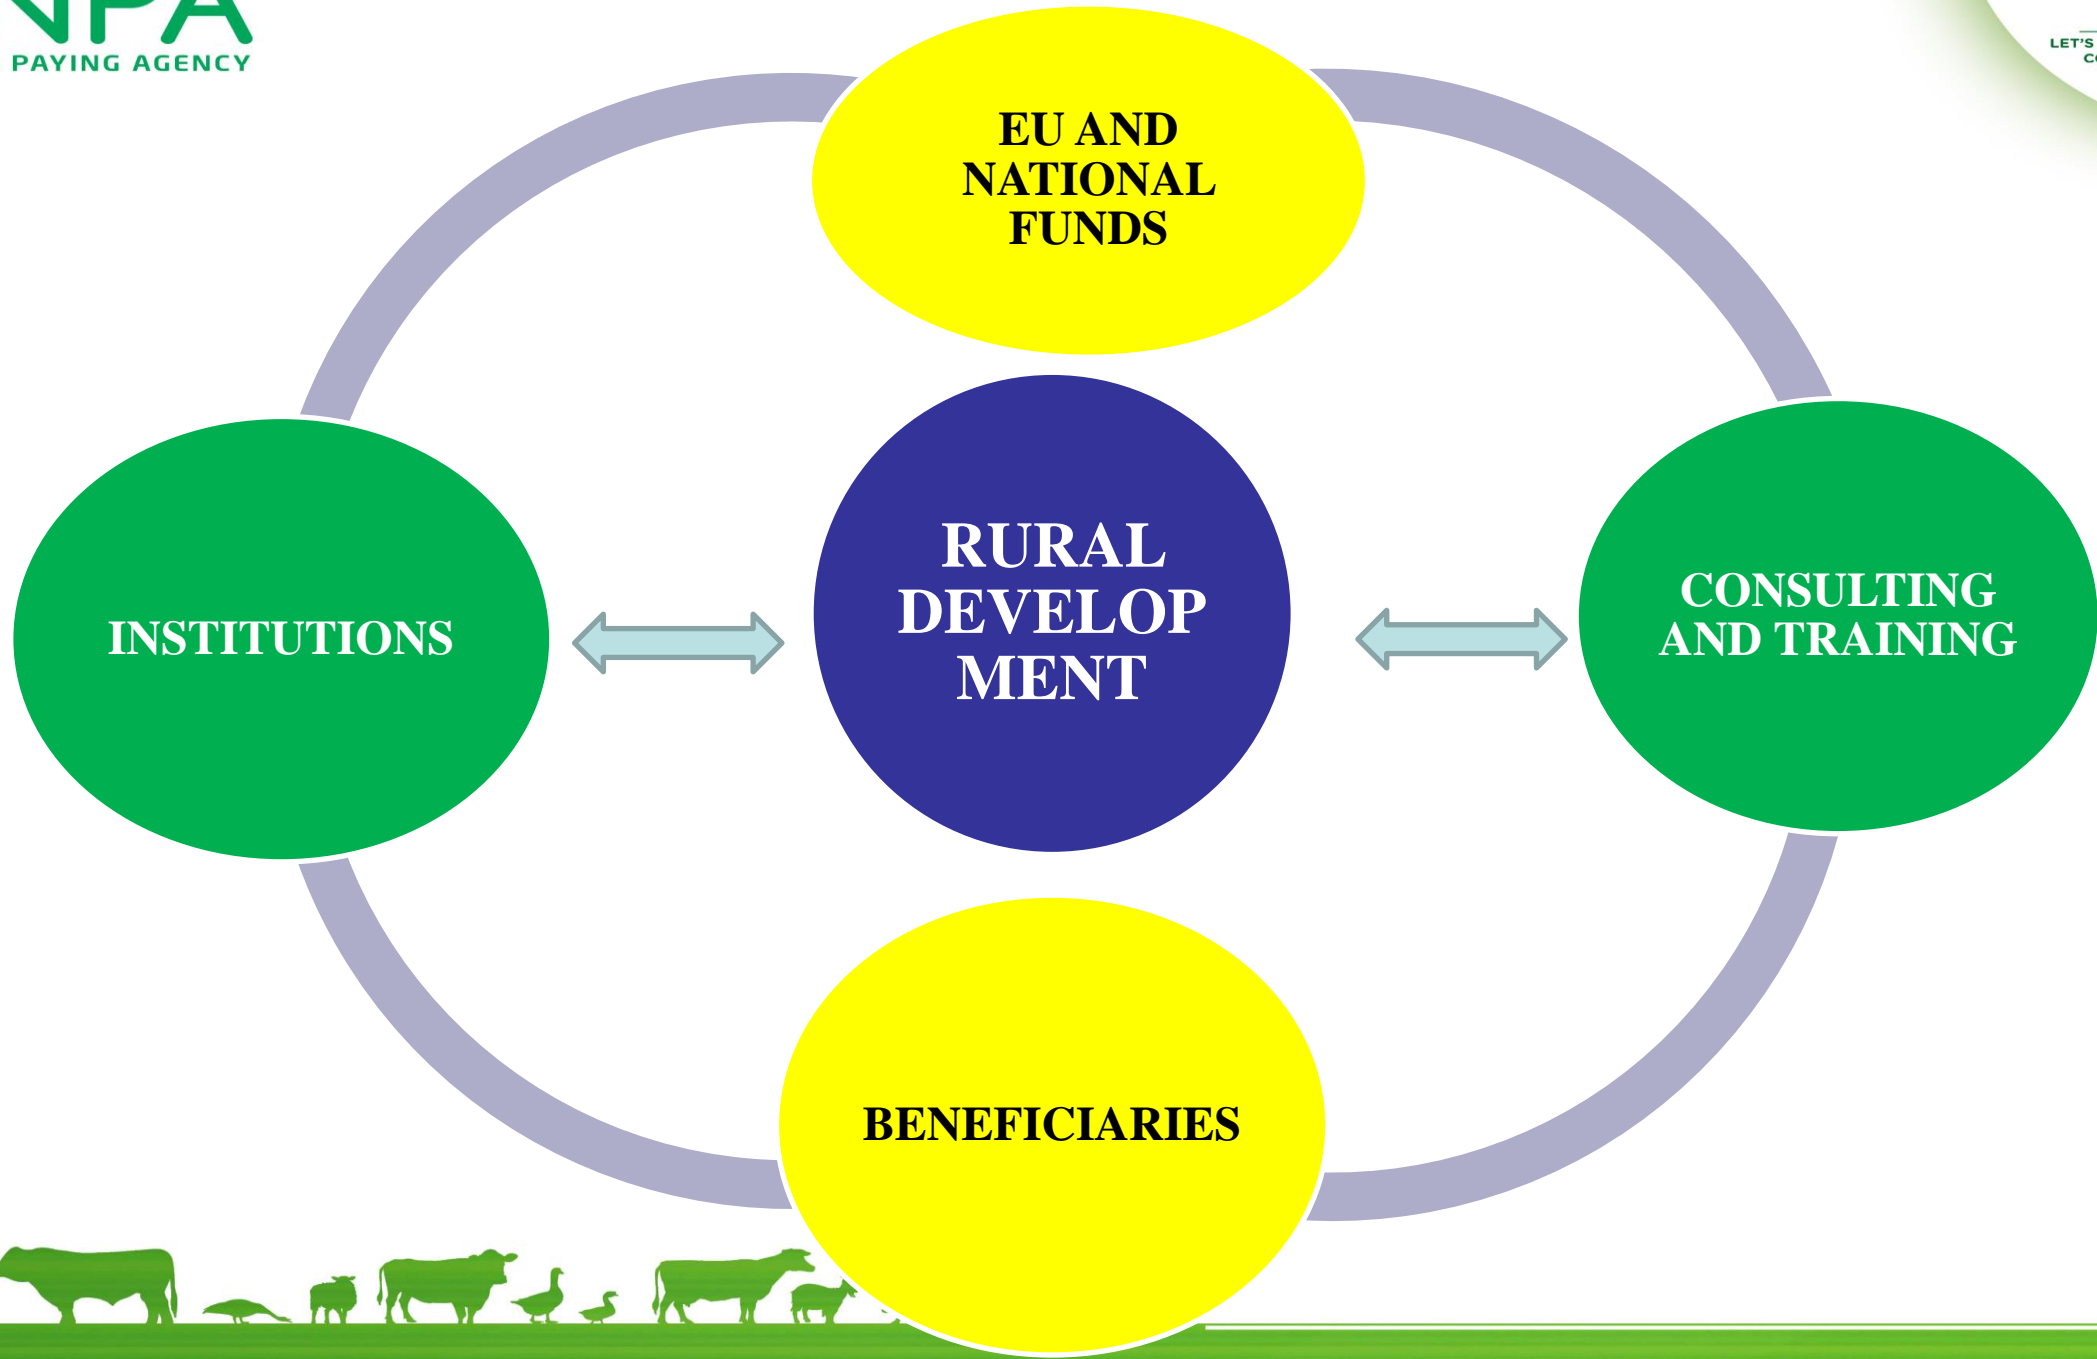

- THE TREATY ON THE FUNCTIONING OF THE EUROPEAN UNION.
- REGULATIONS (8 FOR THIS PERIOD)
- DIRECTIVES

NEW CAP

- EUROPEAN GREEN DEAL
- SIMPLER AND MORE EFFICIENT POLICY
- TWO PILLARS IN ONE (Agriculture production support + Rural development policy)

**RURAL
DEVELOPMENT
POLICY**

**RURAL
COMMUNITIES,
WORK PLACES**

**PUBLIC AND
PRIVATE
INFRASTRUCTURE,
ENVIRONMENT**

**AGRICULTURE AND
NON AGRICULTURE
ACTIVITIES, FORESTRY**

EU FUNDS FOR RURAL DEVELOPMENT

European Agricultural Fund for Rural Development

PREPARATION OF TREATY OF ACCESSION

PREPARATION OF LEGAL ACTS

**CHANGES IN INSTITUTIONS STRUCTURE AND ESTABLISHMENT
OF NEW INSTITUTIONS, LEGAL ACTS FOR THE SUPPORT**

MEASURES OF IPARD (1)

1. INVESTMENTS IN PHYSICAL ASSETS OF AGRICULTURAL HOLDINGS